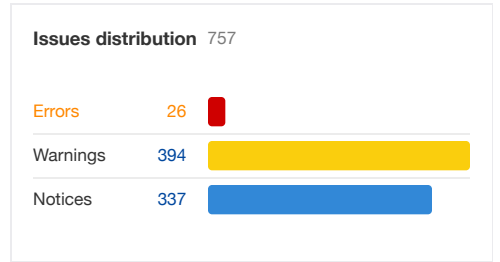

5 Jun 2024 [redacted]

Overview [How to use](#)

What's new [Top issues](#)

[Export all issues](#)

Issue	Crawled	Change	Added	New	Removed	Missing
ⓘ Slow page	3	1 ▲	3	0	2	0

[View all issues](#)