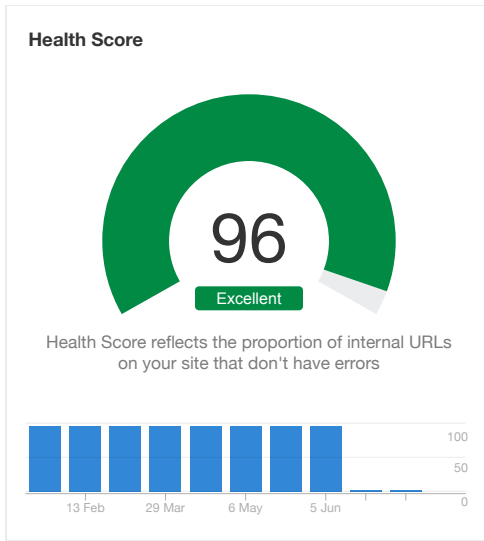

5 Jun 2024 [redacted]

Overview [How to use](#)

What's new [Top issues](#)

[Export all issues](#)

Issue	Crawled	Change	Added	New	Removed	Missing
ⓘ Slow page	3	1 ▲	3	0	2	0

[View all issues](#)