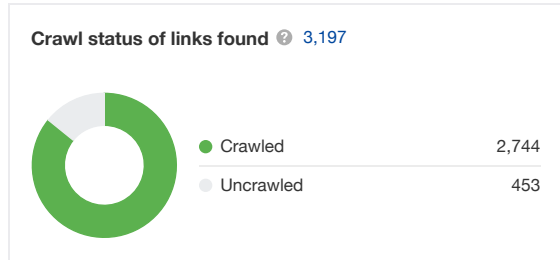

28 Feb 2025 [redacted]

Overview [How to use](#)

What's new Top issues

Issue	Crawled	Change	Added	New	Removed	Missing
⚠ 4XX page in sitemap New	4	4 ▲	4	0	0	0
⚠ Orphan page (has no incoming internal links) New	1	1 ▲	1	0	0	0
⚠ 4XX page	8	4 ▲	5	0	0	1
i Indexable page became non-indexable New	5	5 ▲	—	—	—	—
i Pages dropped from Top 10 New	3	3 ▲	—	—	—	—
i Organic traffic dropped New	2	2 ▲	—	—	—	—
i No. of referring domains dropped New	1	1 ▲	—	—	—	—
i SERP title changed ⚡ New	1	1 ▲	—	—	—	—