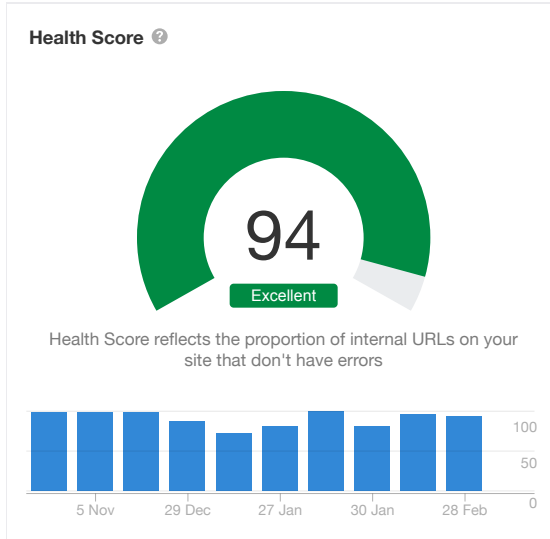

28 Feb 2025 [redacted]

Overview [How to use](#)

What's new Top issues

Issue	Crawled	Change	Added	New	Removed	Missing
⚠ 4XX page in sitemap New	4	4 ▲	4	0	0	0
⚠ Orphan page (has no incoming internal links) New	1	1 ▲	1	0	0	0
⚠ 4XX page	8	4 ▲	5	0	0	1
i Indexable page became non-indexable New	5	5 ▲	—	—	—	—
i Pages dropped from Top 10 New	3	3 ▲	—	—	—	—
i Organic traffic dropped New	2	2 ▲	—	—	—	—
i No. of referring domains dropped New	1	1 ▲	—	—	—	—
i SERP title changed ⚡ New	1	1 ▲	—	—	—	—