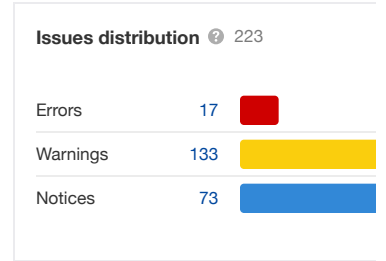

28 Feb 2025 [redacted]

Overview [How to use](#)

What's new Top issues

Issue	Crawled	Change	Added	New	Removed	Missing
⚠ 4XX page in sitemap New	4	4 ▲	4	0	0	0
⚠ Orphan page (has no incoming internal links) New	1	1 ▲	1	0	0	0
⚠ 4XX page	8	4 ▲	5	0	0	1
i Indexable page became non-indexable New	5	5 ▲	—	—	—	—
i Pages dropped from Top 10 New	3	3 ▲	—	—	—	—
i Organic traffic dropped New	2	2 ▲	—	—	—	—
i No. of referring domains dropped New	1	1 ▲	—	—	—	—
i SERP title changed ⚡ New	1	1 ▲	—	—	—	—