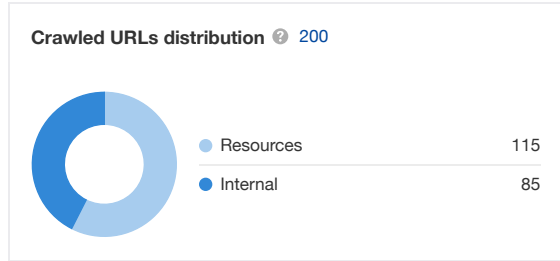

28 Feb 2025 [redacted]

Overview [How to use](#)

What's new Top issues

Issue	Crawled	Change	Added	New	Removed	Missing
⚠ 4XX page in sitemap New	4	4 ▲	4	0	0	0
⚠ Orphan page (has no incoming internal links) New	1	1 ▲	1	0	0	0
⚠ 4XX page	8	4 ▲	5	0	0	1
i Indexable page became non-indexable New	5	5 ▲	—	—	—	—
i Pages dropped from Top 10 New	3	3 ▲	—	—	—	—
i Organic traffic dropped New	2	2 ▲	—	—	—	—
i No. of referring domains dropped New	1	1 ▲	—	—	—	—
i SERP title changed ⚡ New	1	1 ▲	—	—	—	—